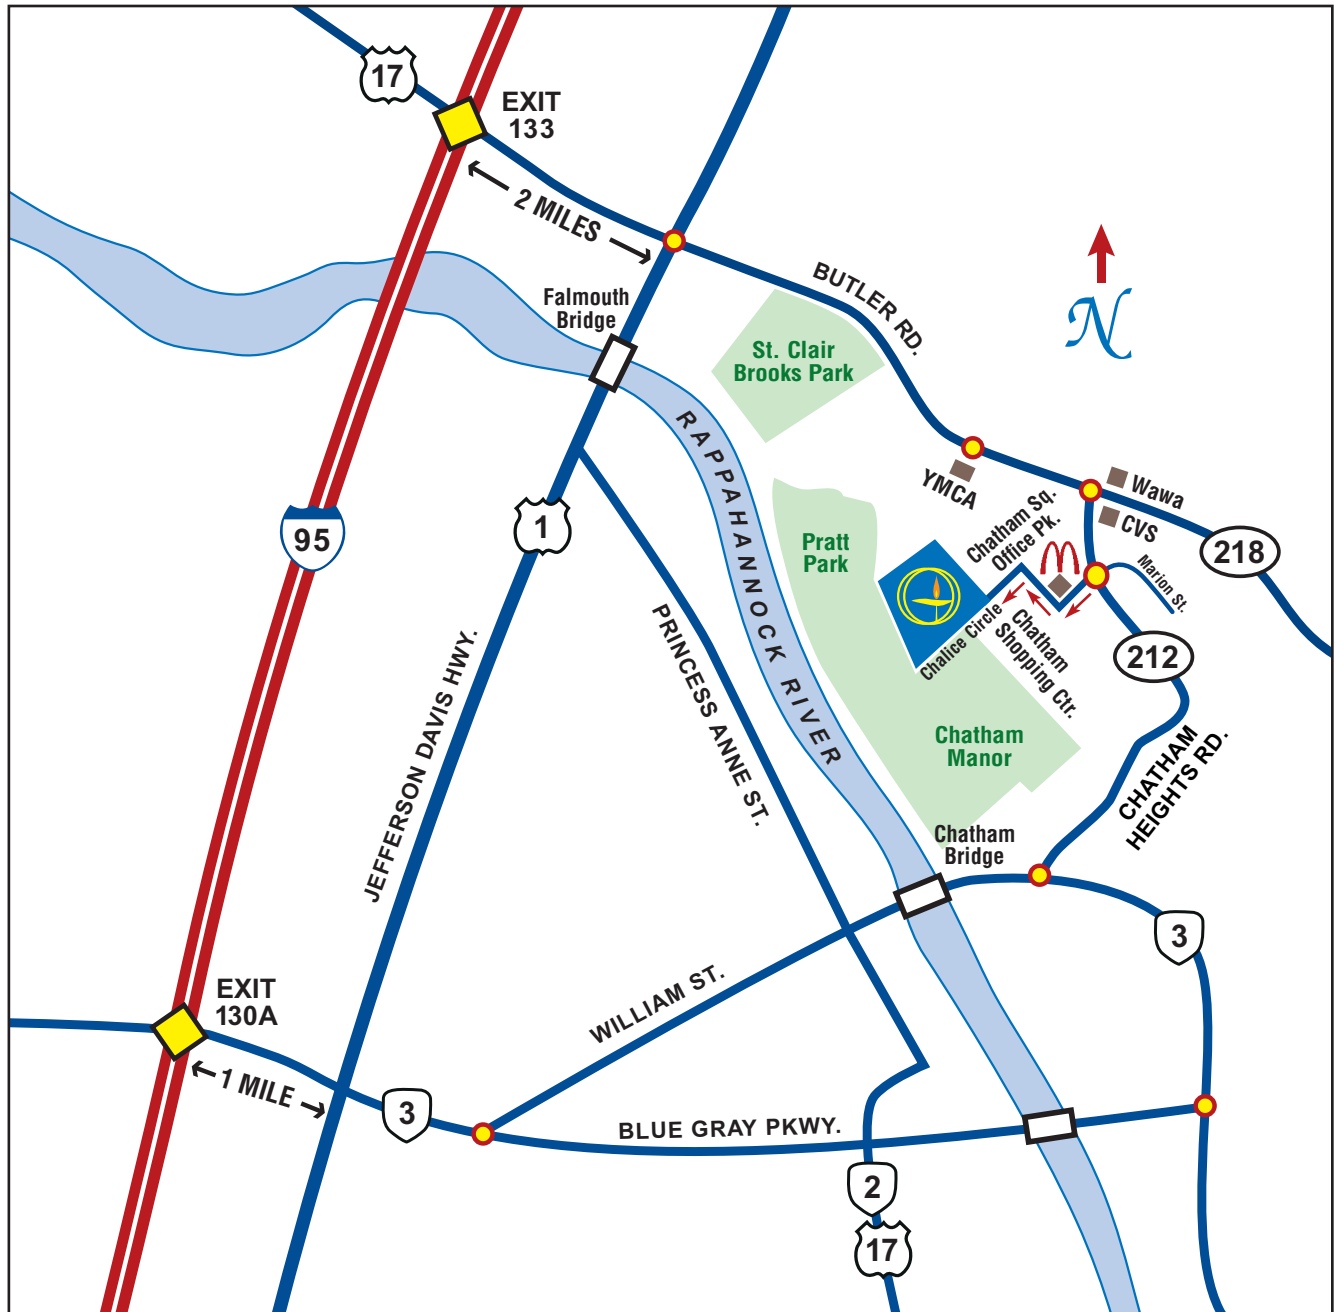

Getting to 25 Chalice Circle

DIRECTIONS: Follow Chatham Heights Road to the traffic light at the entrance to the Chatham Shopping Center (McDonald's is on the corner). Turn into the shopping center and turn right behind McDonald's on your right, into Chatham Square Office Park. At the stop sign, turn left and continue to 25 Chalice Circle.

Map not to scale.

The UUFF is located at 25 Chalice Circle, Fredericksburg, VA 22405, in southern Stafford County. We are located off of Chatham Heights Road, adjacent to the Chatham Square Office Park.